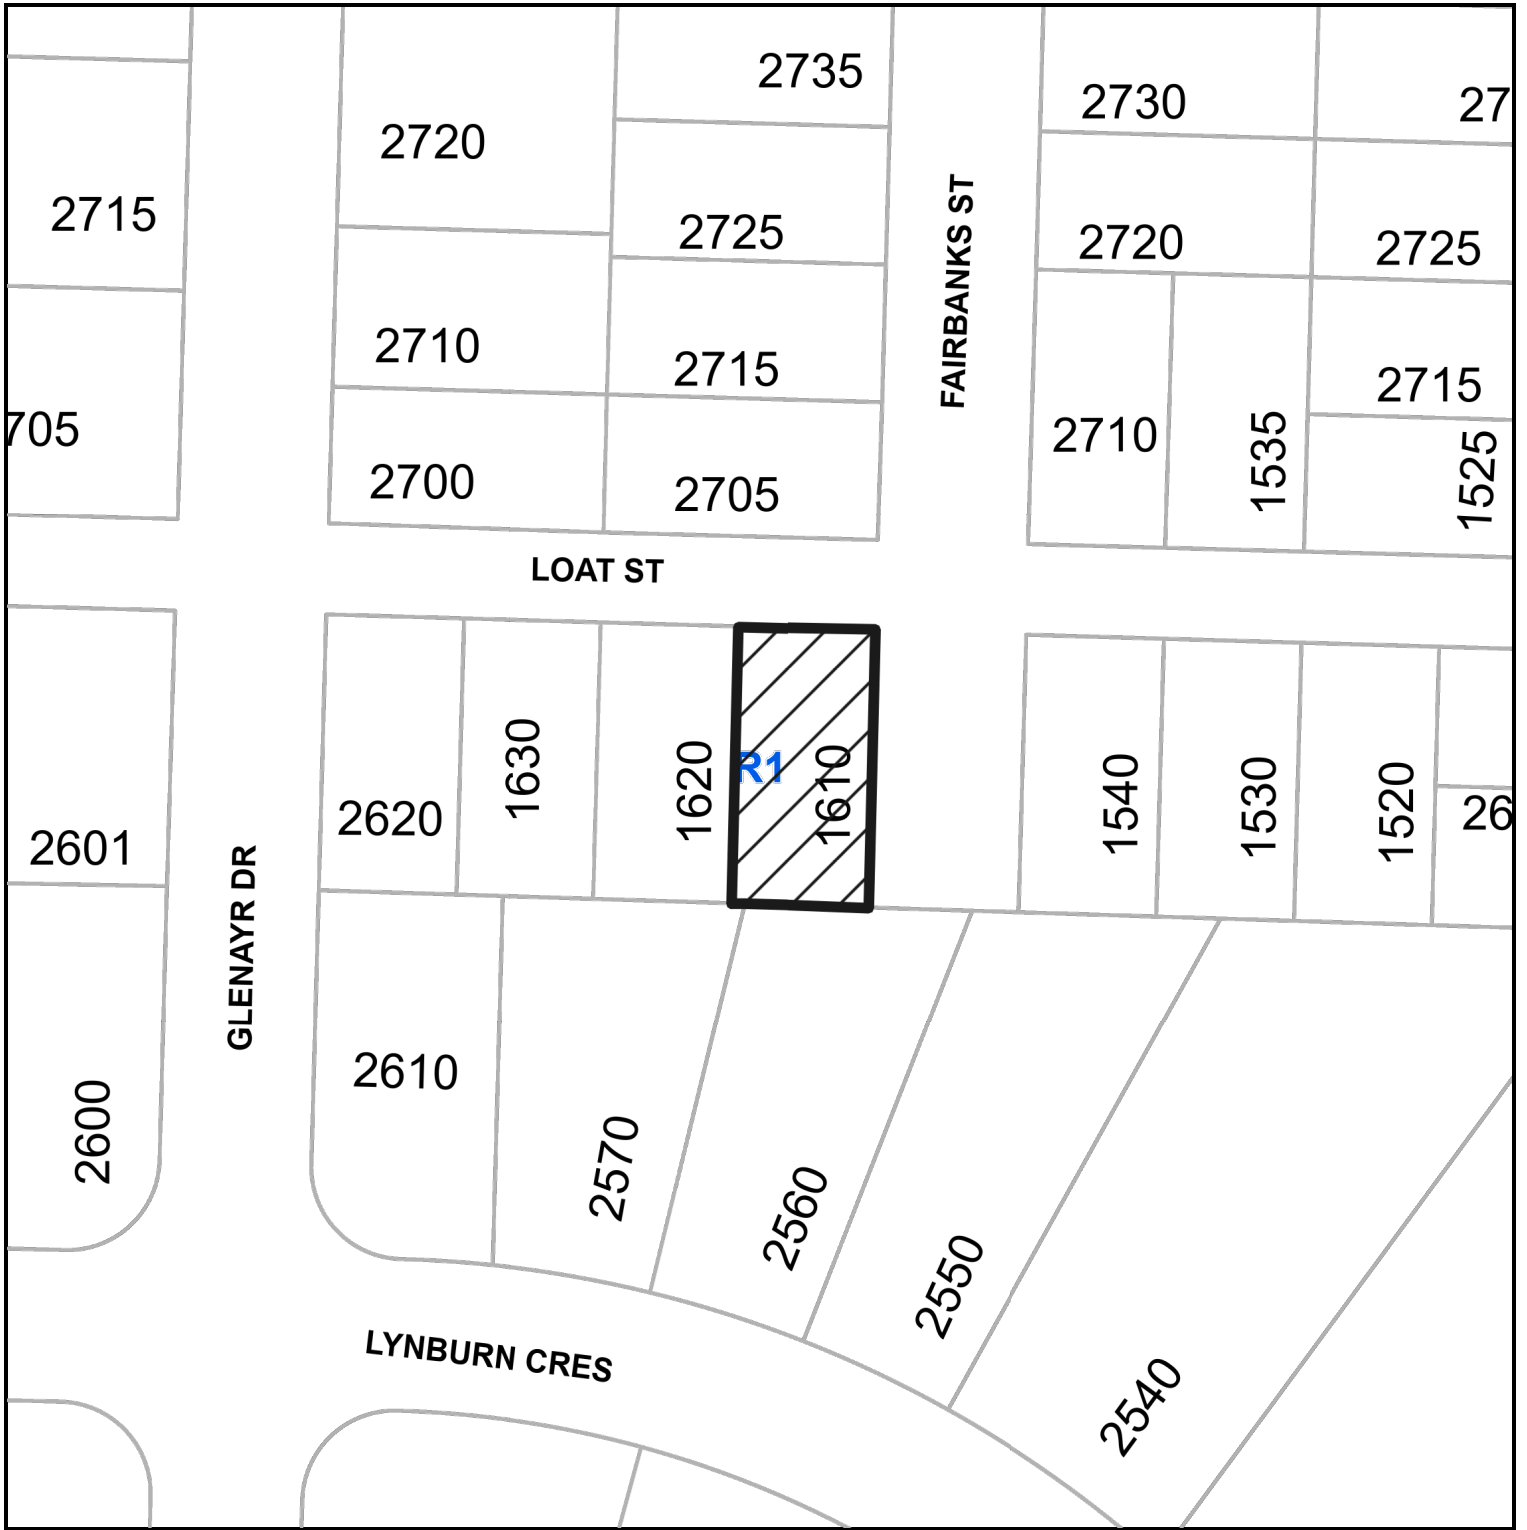

# SUBJECT PROPERTY MAP

 1610 Loat Street